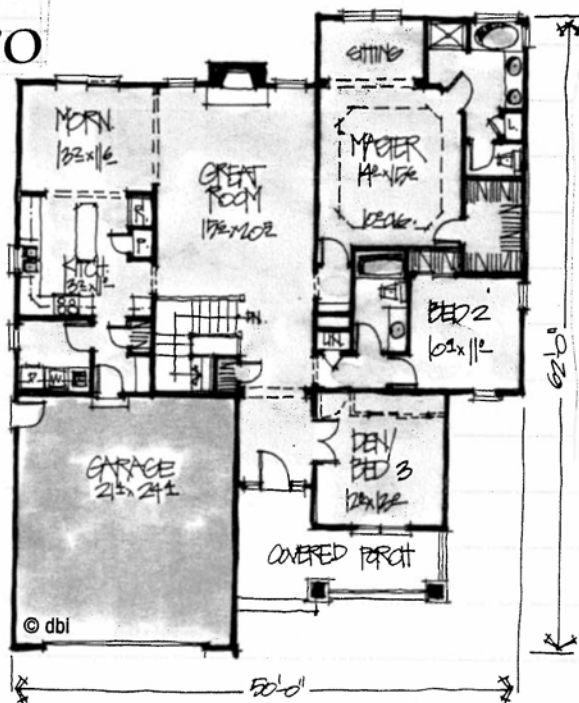

# the vanceboro

1902 total sq. ft.

NOTE: 9 ft. main level walls

9030 Vine Street

Stockwell, IN 47983

765-523-2430 FAX 765-523-2542

FoleyHomes.net foleyhomes@frontier.com