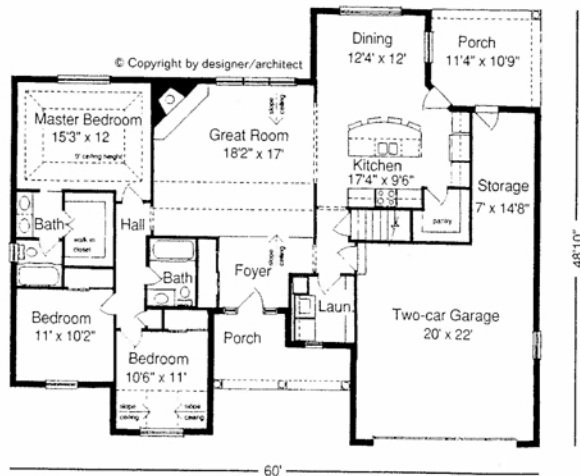

*Call Tammy Foley @ 765-479-1216 to schedule your appointment
Visit us @ FoleyHomes.net
foleyhomes@frontier.com*