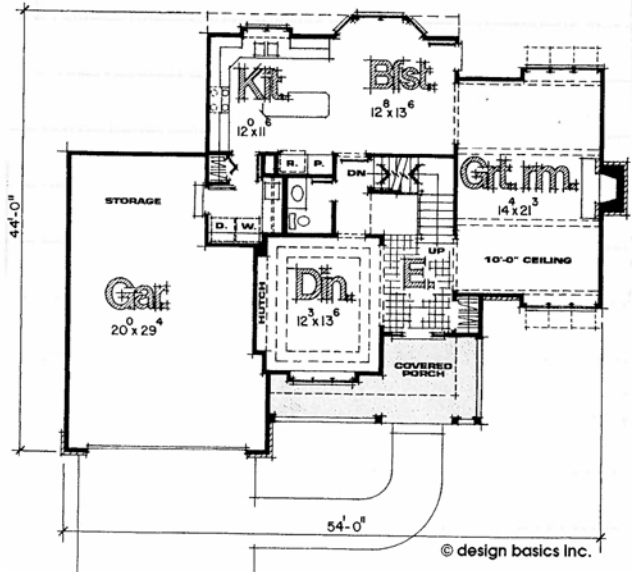

the hazelton

1132 main floor
 1087 second floor
 2219 total sq. ft.

9030 Vine Street

Stockwell, IN 47983

765-523-2430 FAX 765-523-2542

FoleyHomes.net foleyhomes@frontier.com

© design basics Inc.