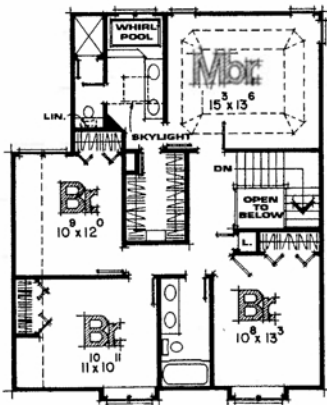

the hazelton

1132 main floor
 1087 second floor
 2219 total sq. ft.

9030 Vine Street

Stockwell, IN 47983

765-523-2430 FAX 765-523-2542

FoleyHomes.net foleyhomes@frontier.com

© design basics Inc.