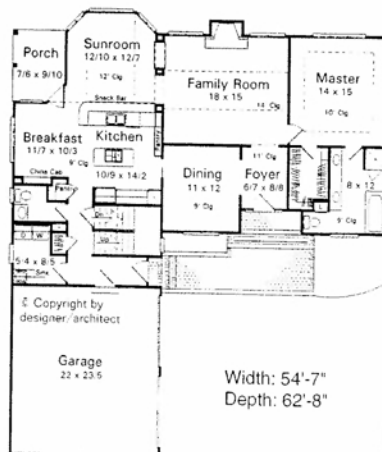

Master Bedroom Down 2-Story

Master Bedroom Down 2-Story

Master Bedroom Down

Vaulted Great Room

Kitchen & Nook

Formal Dining

Sunroom with Porch

3 Bedrooms, 2 1/2 Bath

Optional Bonus

Side Load Garage.

Approximately:

2,148 Square Feet Living Area

9030 VINE STREET

STOCKWELL, IN 47983

OFFICE: 765-523-2430

Call Tammy Foley @ 765-479-1216 to schedule your appointment