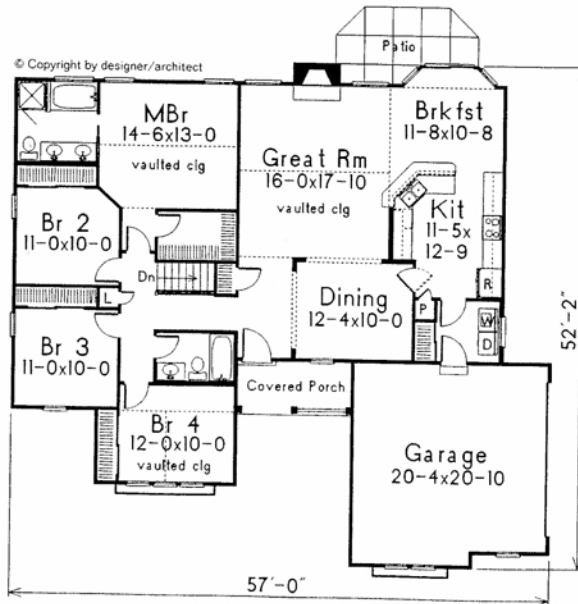

Charming Ranch w/ 4 Bedrooms

Charming Ranch

This Ranch offers an Open concept with a Vaulted Great Room, pass thru Kitchen and Breakfast Nook.

Abundant storage

4 Bedrooms, 2 Bath and Side load Garage.

Approximately:

1,761 Square Feet Living Area

9030 VINE STREET
 STOCKWELL, IN 47983
 OFFICE: 765-523-2430

Call Tammy Foley @ 765-479-1216 to schedule your appointment

Visit us @ FoleyHomes.net

foleyhomes@frontier.com